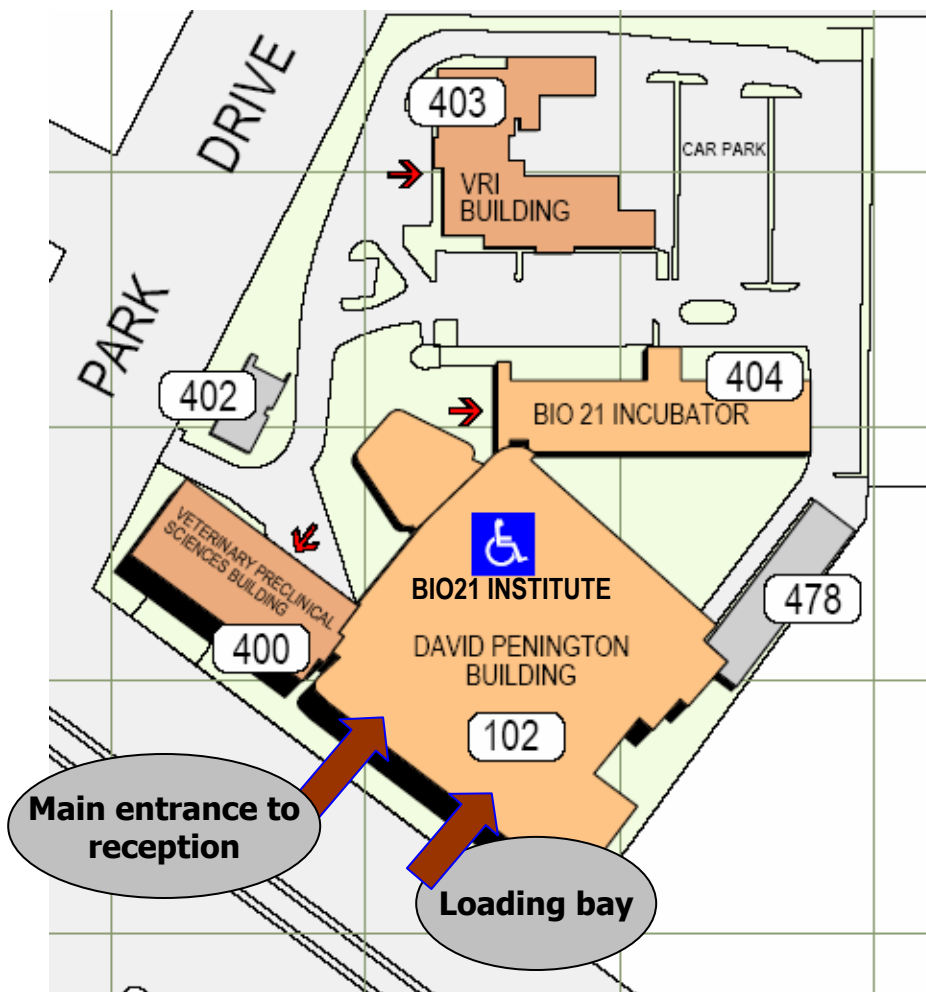

Bio21 Molecular Science and Biotechnology Institute

30 Flemington Road (near cnr of Park Drive) Parkville

bio21
institute

Contact details

Bio21 Molecular Science and Biotechnology Institute
30 Flemington Road
The University of Melbourne
Melbourne Vic 3010
Tel: 03 8344 2220

THE UNIVERSITY OF
MELBOURNE